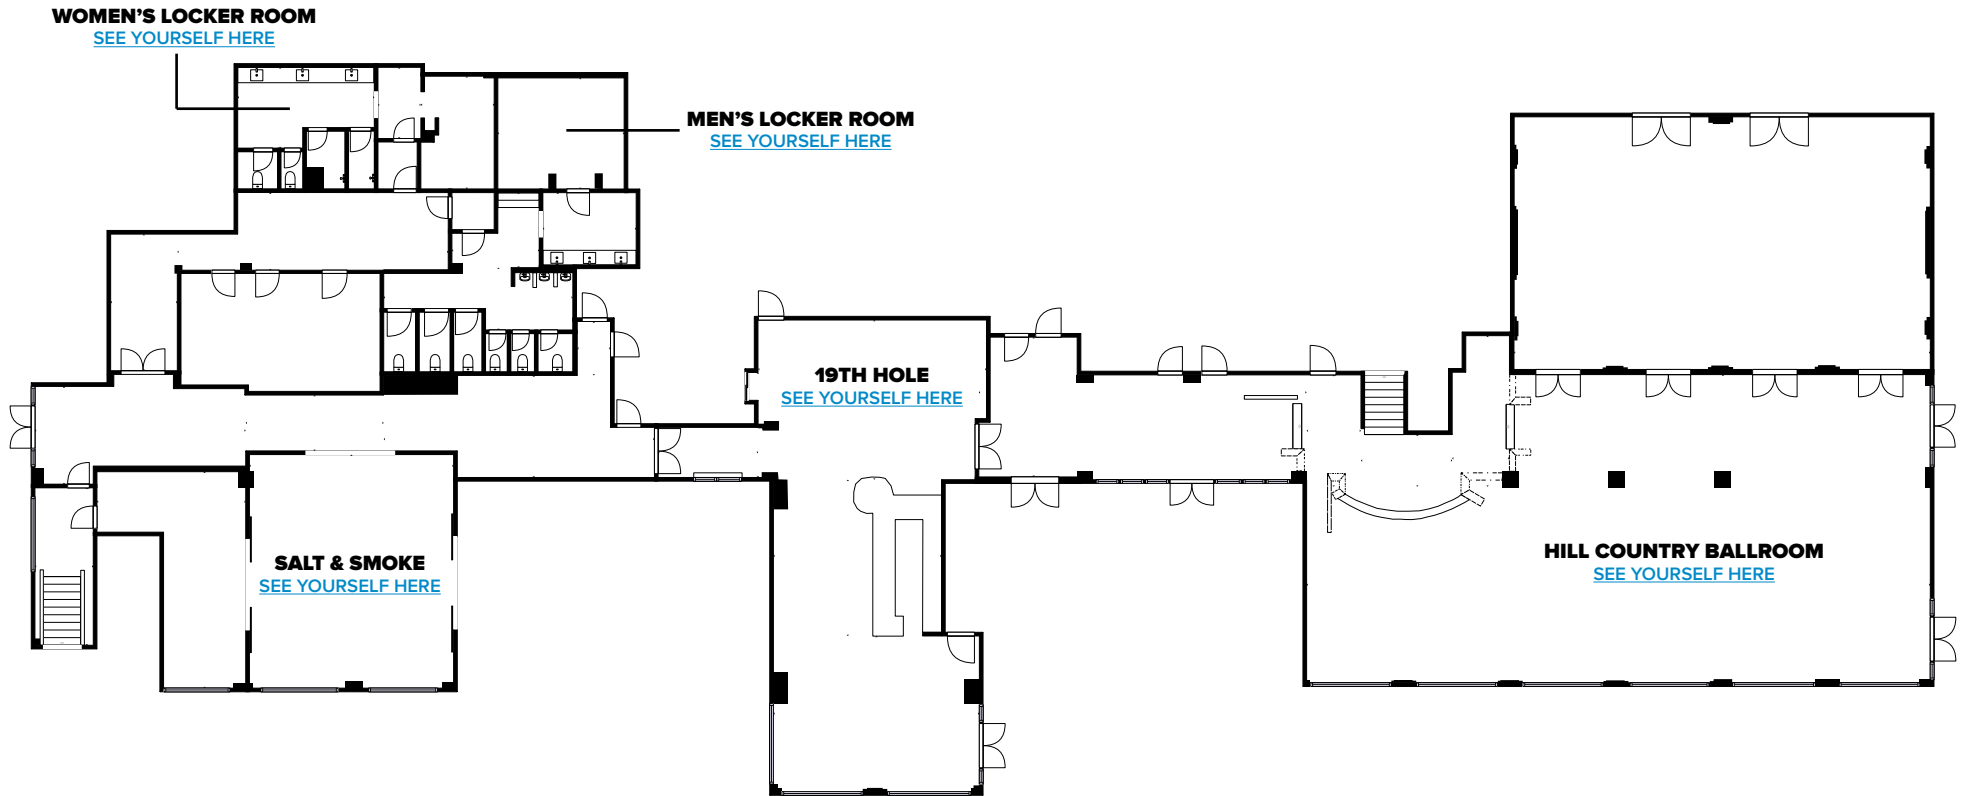

GROSS INTERNAL AREA

FLOOR 1: 12697 sq. ft, 1180 m²

FLOOR 2: 12291 sq. ft, 1142 m²

TOTAL: 24989 sq. ft, 2322 m²

SIZES AND DIMENSIONS ARE APPROXIMATE, ACTUAL MAY VARY.

EVENT SPACE

River Place Country Club offers elegant choices for events of all sizes and types, ranging from lavish weddings and business meetings to tournament banquets, luncheons, wedding party functions and fundraising events.

HILL COUNTRY

Banquet: 200
 Reception: 300
 Theatre/Ceremony: 250
 Conference Style: 150
 Classroom: 150
 U-Shape: 30

COLORADO

Banquet: 80
 Reception: 120
 Theatre/Ceremony: 100
 Conference Style: 60
 Classroom: 60
 U-Shape: 30

SKY DECK

Banquet: 40
 Reception: 60
 Theatre/Ceremony: 100
 Conference Style: N/A
 Classroom: N/A
 U-Shape: N/A

FAIRWAY DINING ROOM

Banquet: 40
 Reception: 60
 Theatre/Ceremony: 100
 Conference Style: N/A
 Classroom: N/A
 U-Shape: N/A