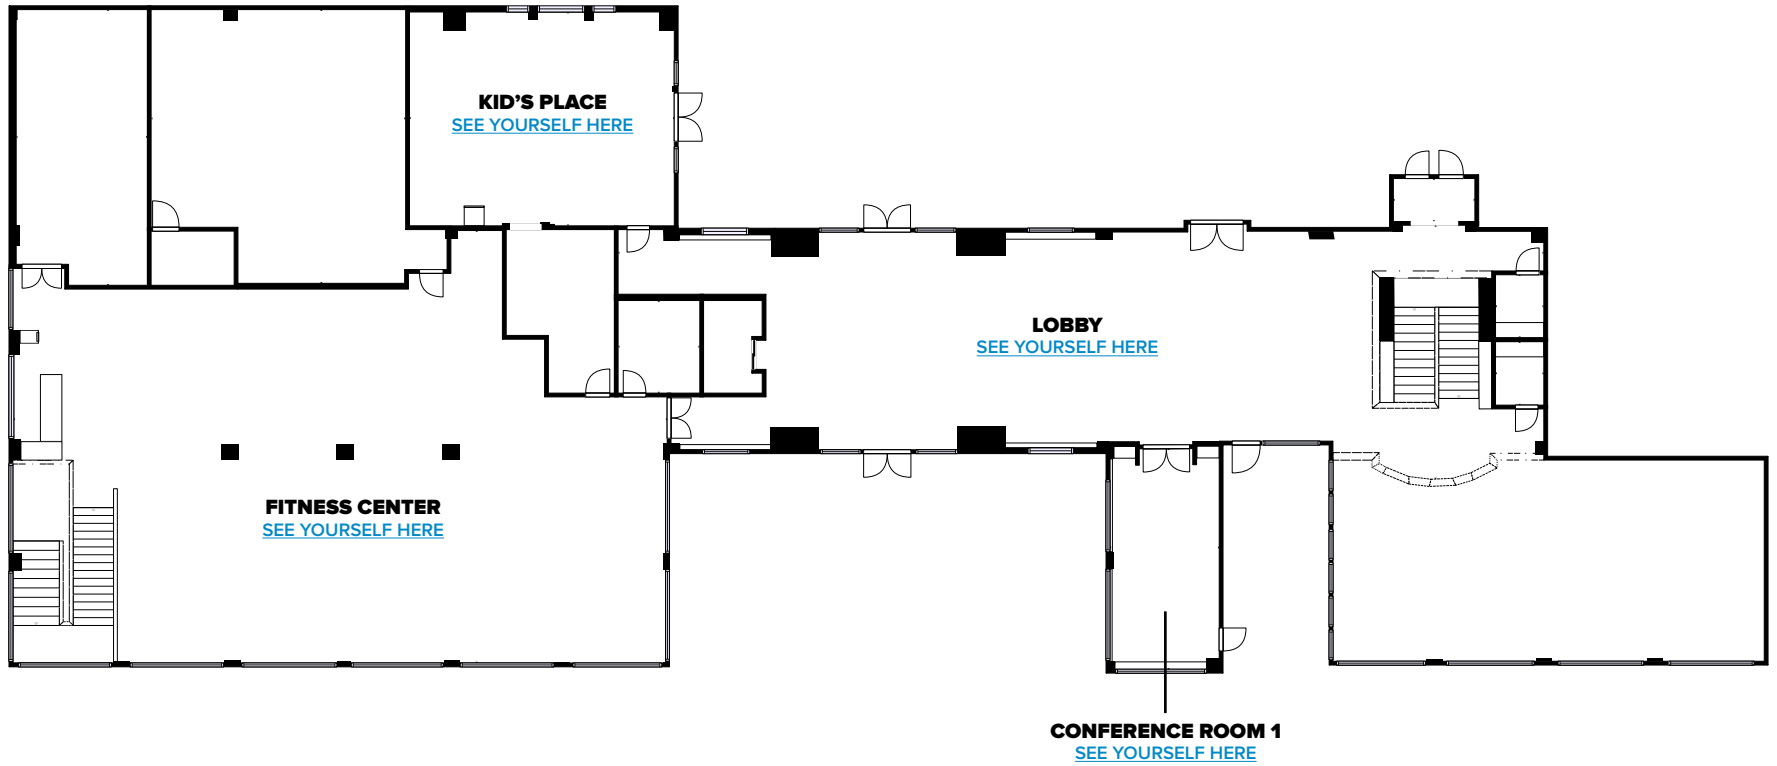

FLOOR 2

riverplaceclub.com

CLUB ADDRESS

4207 RIVER PLACE BLVD., AUSTIN, TX 78730

PHONE

(512) 346-1114

RECEIVE MORE INFORMATION

[CLICK HERE](#)

ARCIS GOLF